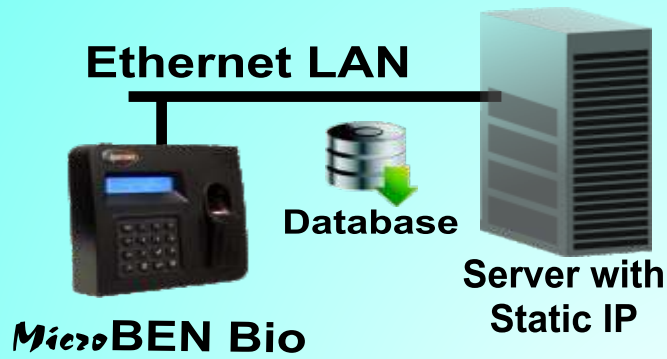

Intelligent Push Technology Over Broad Band & GPRS

Auto Work-flow

Online Real Time Data Push	Online Terminal Management
Online Template Management	Centralised T & A Software
Web based Employee Self Service with workflow	
Ideal Solution for Multi-location	Integration with ERP/ Payroll